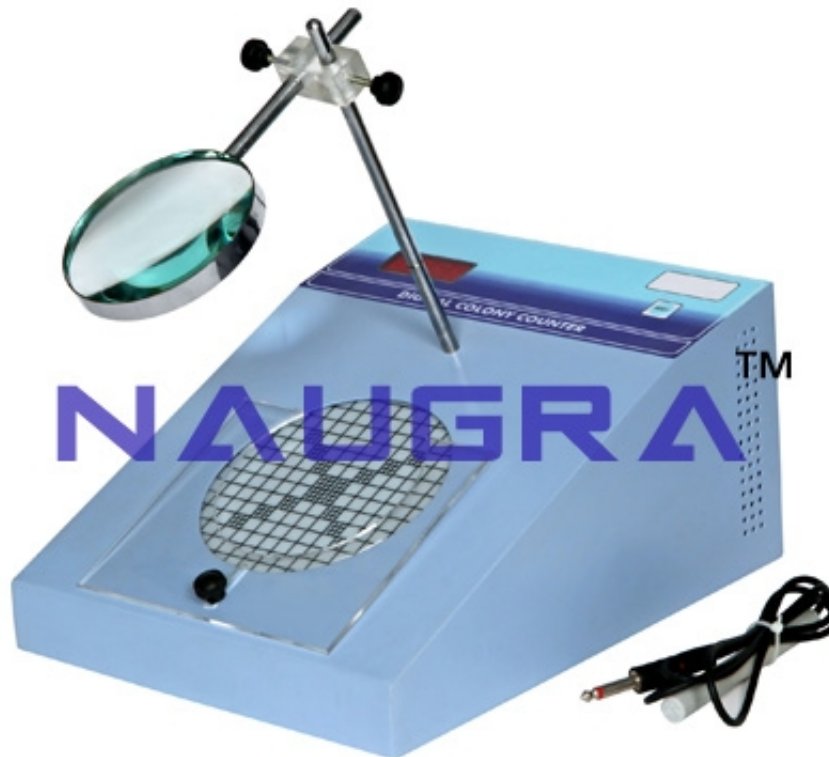

**Product Name :**  
Colony Counter

**Product Code :**  
NAAY-M30

**Description :**

Colony Counter ORDINARY : Body made of mild steel with attractive paint. Sloping at front cover with large magnifying lens. Built in large free illumination with black reflection free background. Complete with woulfheugel, counting plate.

Colony Counter DIGITAL: Body made of mild steel with attractive paint. Sloping at front cover with large magnifying lens. Built in large free illumination with black reflection free background. Complete with woulfheugel, counting plate. Special pen type probe allows marking & counting simultaneously. Counting is registered on a four digit resettable Electronic counter. With audio beep at every count. A fluorescent light provides uniform day light illumination