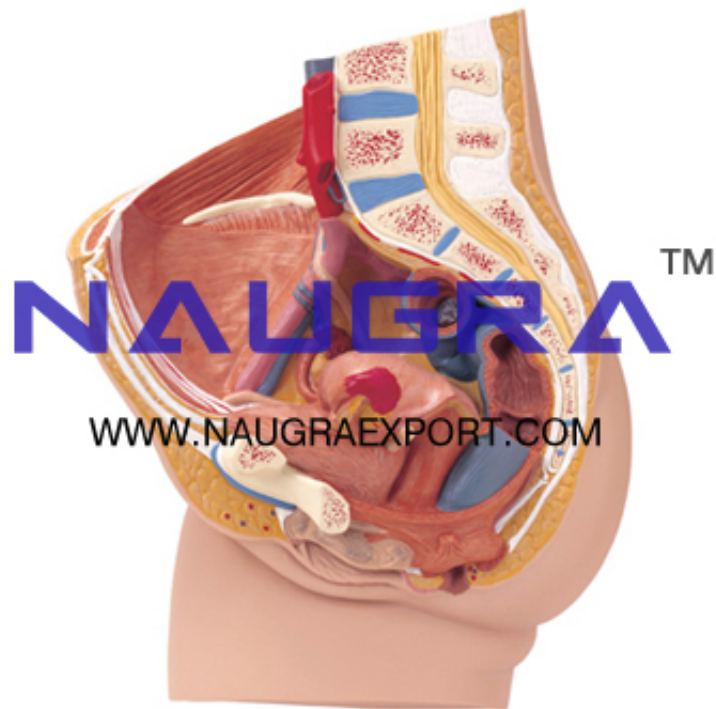

Product Name :
Human Female Pelvis, 2 Parts Anatomy Model for Biology Lab

Product Code :
BHAM-0058

Description :

Human Female Pelvis, 2 Parts Anatomy Model Manufacturer, Supplier and Exporter for Biology Lab