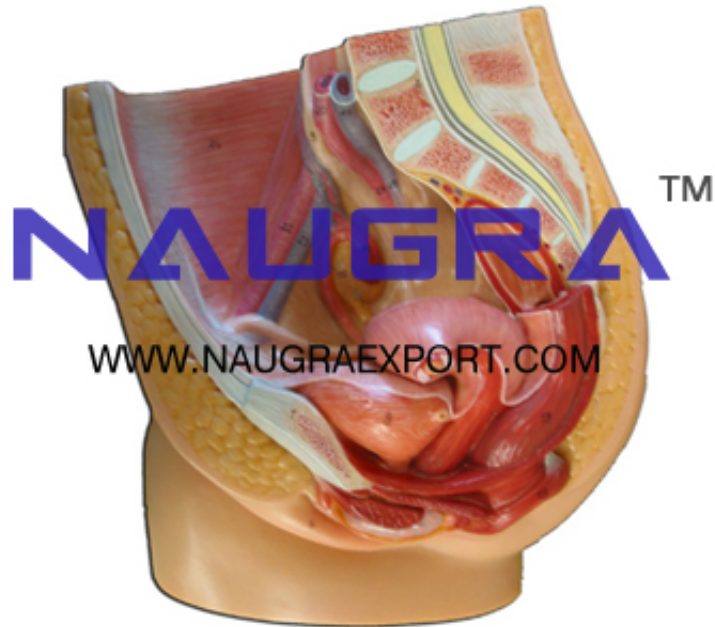

Product Name :
Human Female Pelvis Anatomy Model for Biology Lab

Product Code :
BHAM-0057

Description :

Human Female Pelvis Anatomy Model Manufacturer, Supplier and Exporter for Biology Lab

Naugra Export

Website: www.naugraexport.com, **Email:** sales@naugraexport.com