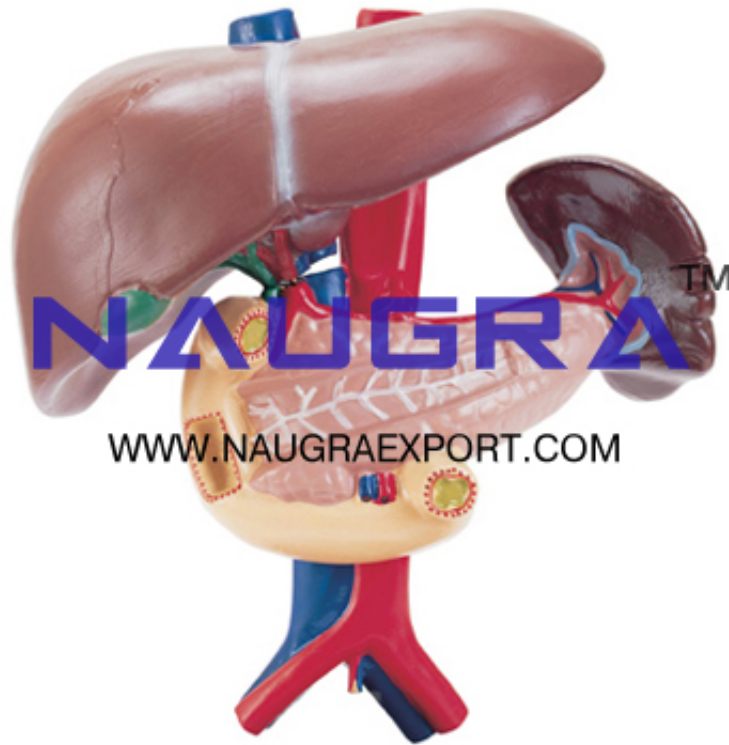

<b>Product Name :</b> Human Liver, Pancreas, Spleen and Duodenum Anatomy Model for Biology Lab	<b>Product Code :</b> BHAM-0056
---	------------------------------------

**Description :**

Human Liver, Pancreas, Spleen and Duodenum Anatomy Model Manufacturer, Supplier and Exporter for Biology Lab