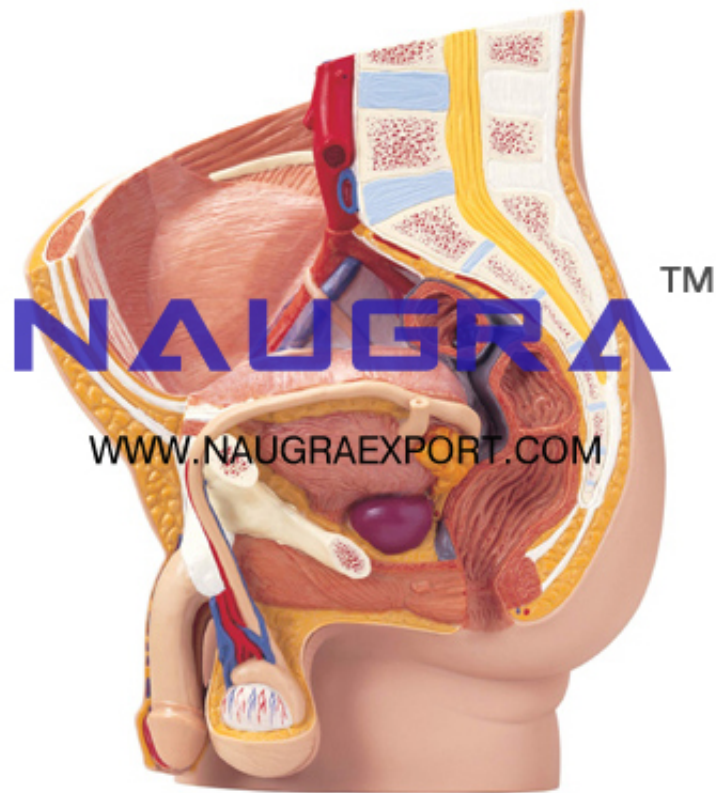

**Product Name :**  
Human Male Pelvis 2 Parts Anatomy Model for Biology Lab

**Product Code :**  
BHAM-0060

**Description :**

Human Male Pelvis 2 Parts Anatomy Model Manufacturer, Supplier and Exporter for Biology Lab