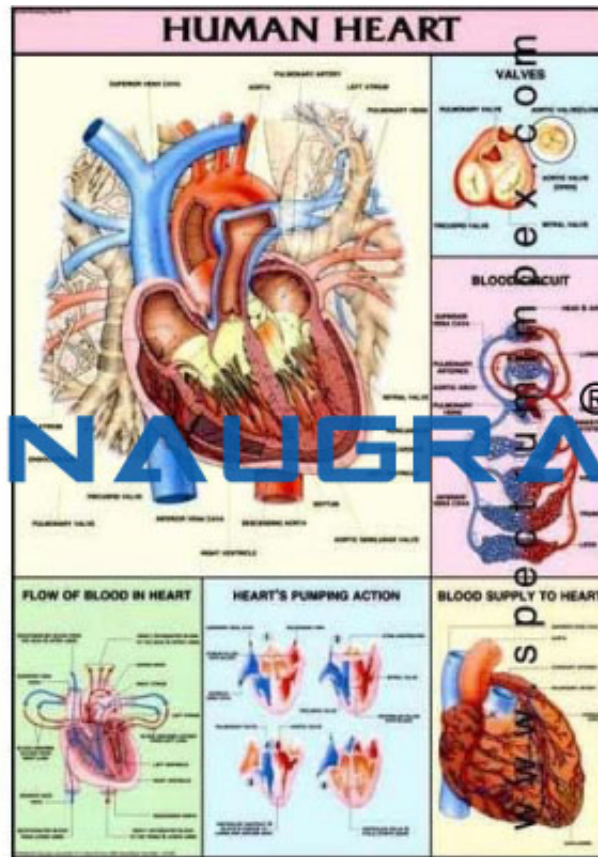

Product Name :
Human Physiology Science Charts for Educational Lab

Product Code :
CHARTS-EDU-001

Description :

Human Physiology Science Charts - SIZE 75 X 100 CMS - Printed on non-tearable, weather proof, markable and washable, Polyart plastic sheet.

Technical Specification :

Human Physiology Science Charts -Supplied loose or fitted with plastic rollers at top and bottom for hanging.

Available Charts in Language (ENGLISH, ARABIC, CUSTOM)

Naugra Export