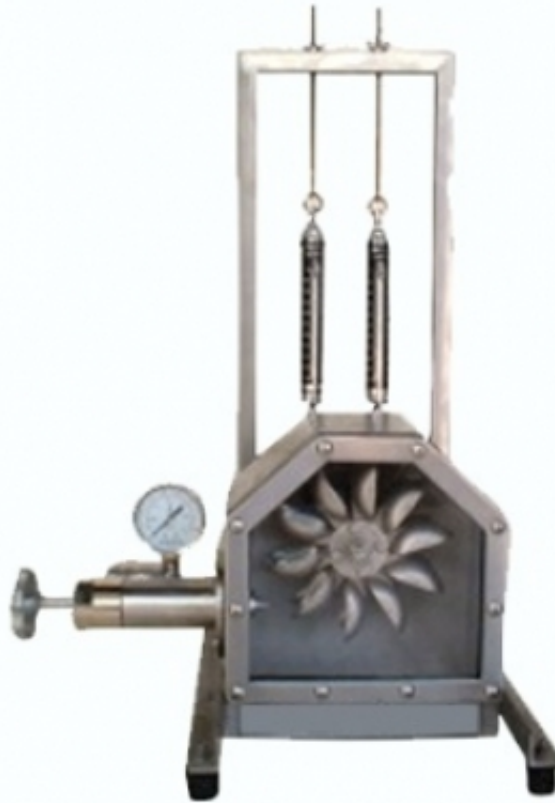

Product Name :
MINI PELTON TURBINE

Product Code :
Workshop Lab - HBW0025

Description :

MINI PELTON TURBINE

Technical Specification :

This equipment demonstrates Pelton turbine characteristics i.e. torque, power and efficiency at different speeds for various