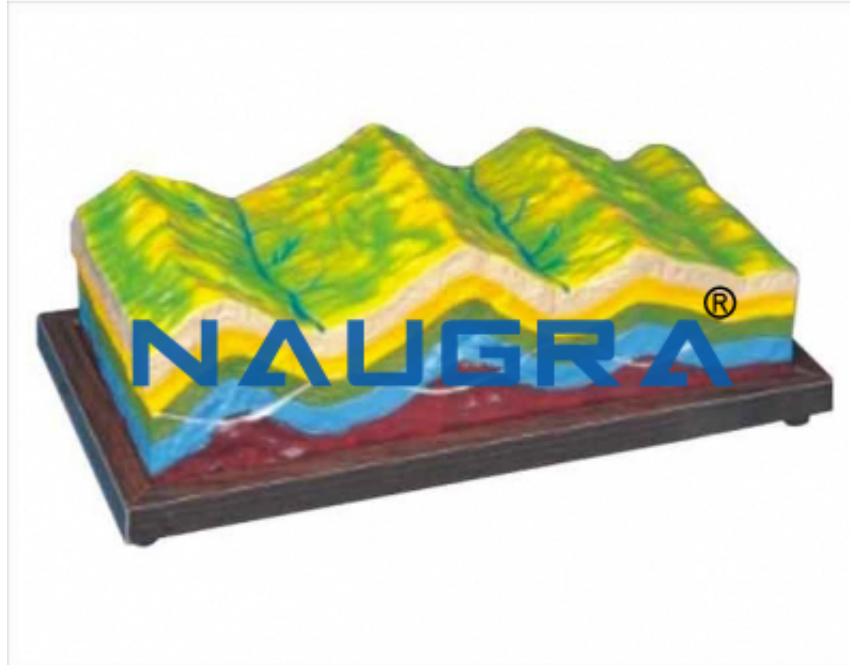

Product Name : Model of Fold structure and its geomorphic evolution for Earth Science Lab	Product Code : GEOM0070
---	-----------------------------------

Description :

Model of Fold structure and its geomorphic evolution