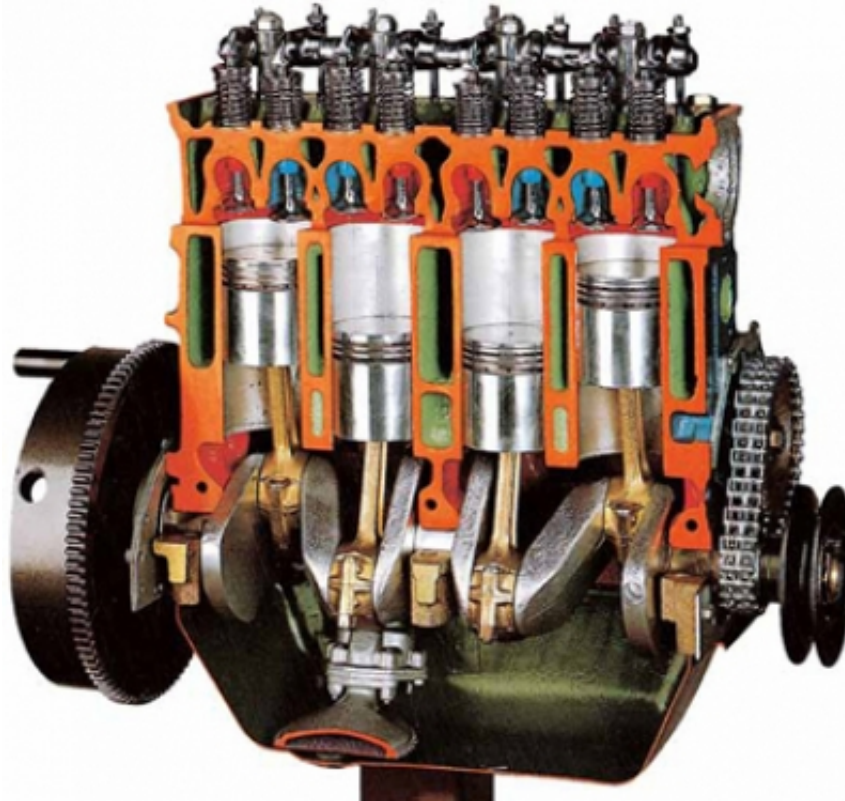

Product Name :
Overhead Valve Engine, with Timing Chain

Product Code :
TechnicalLab0250

Description :

Overhead Valve Engine, with Timing Chain

Naugra Export

Website: www.naugraexport.com, **Email:** sales@naugraexport.com