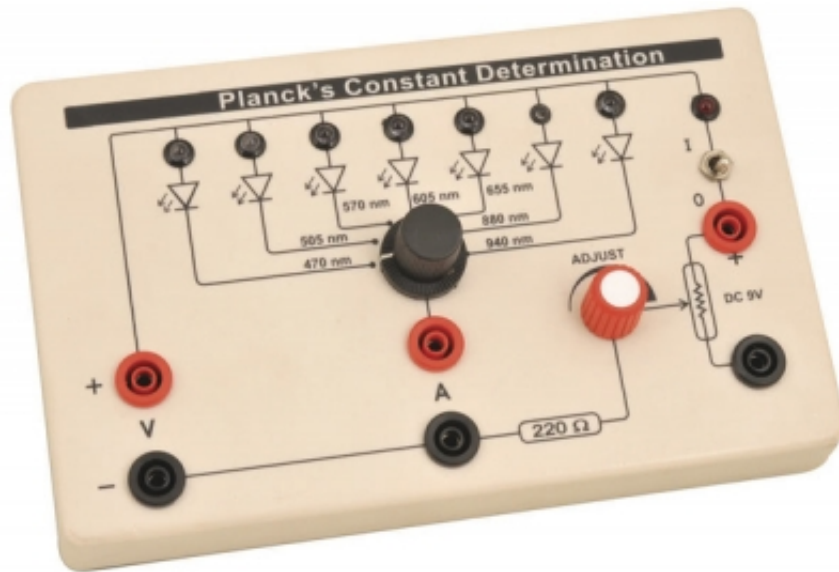

Product Name :
Plancks Constant Determination Box

Product Code :
NELAB-21-A1005

Description :

Plancks Constant Determination Box

Technical Specification :

This apparatus is designed to determine the approximate value of Planck Constant using the elbow voltage in the characteristics curves of a number of LEDs.

There are seven LEDs covering from deep blue at 470 nm to near IR 940 nm mounted on the box with sockets for voltage and current measurements.

By monitoring the voltage at which each LED begins to emit light a graph of energy input as a function of light emitted frequency can be plotted and an approximate value of Planck Constant can be deduced.