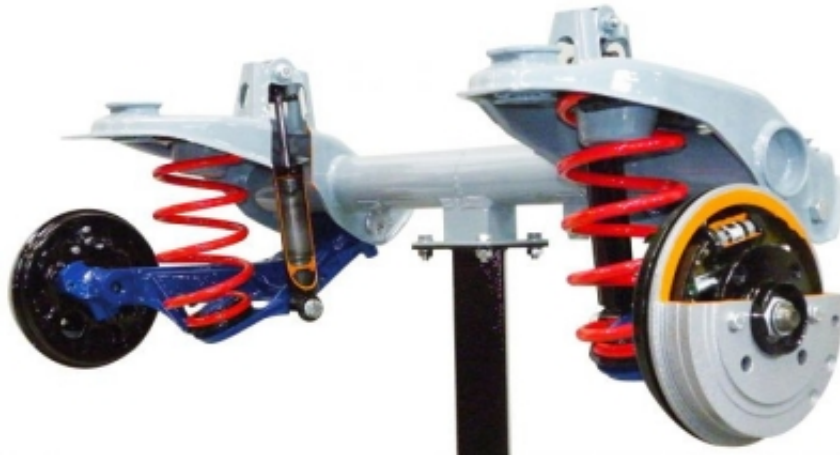

Product Name : Sectioned Rear Axle for Sedan with Independent Rear Suspension Trainerfor engineering schools	Product Code : AUTO-EN043
---	-------------------------------------

Description :

Sectioned Rear Axle for Sedan with Independent Rear Suspension Trainer, technical teaching equipment for engineering

Sectioned Rear Axle for Sedan with Independent Rear Suspension Trainer for use in educational and research labs. We bulk supply Laboratory Equipments for MOE Tenders as per required specifications

Naugra Export