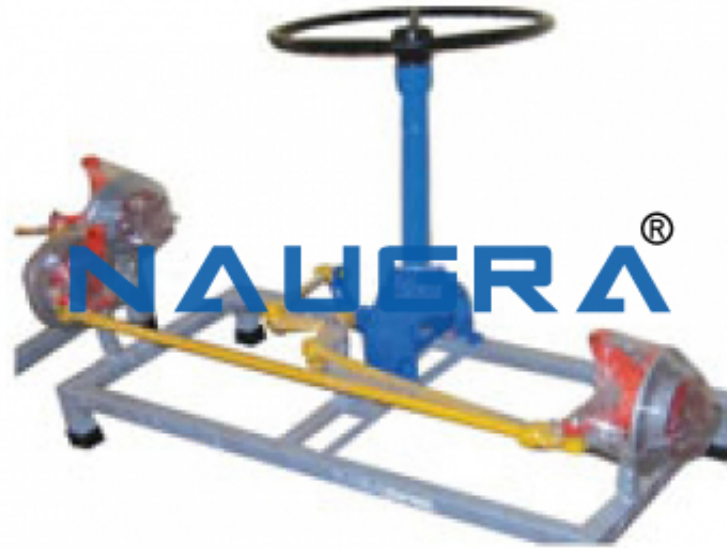

Product Name : Working Model of Tractor's Steering Automobile Engineering Model and Training System for engineering schools	Product Code : NEAUTOM21
---	------------------------------------

Description :